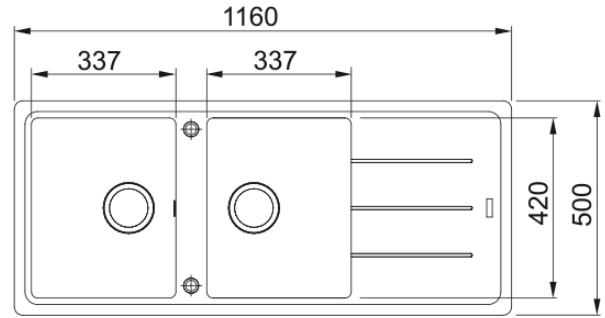

Onyx Basis Sink No Accessories BFG621B | 114.0283.700

Technical Data

Aspect

Sink type	Sink (w/ drainer)
Material type	Granite
Number of bowls	2
Colour	Onyx
Finish	None

Dimensions

Overall length	1160.0
Overall depth	500.0
Length	340.0
Depth	420.0
Height	200.0
Bowl 2: length	340.0
Bowl 2: Width	420.0
Bowl 2: height	200.0
Cutout inset: right to left	1140.0
Cutout inset: front to back	480.0

Installation

Cabinet size	80 cm

Product features

Installation type	Topmount
Waste outlet	3 1/2"
Position of drainer	Reversible drainer

Product identification

Brand	FRANKE
Product family	Maris
Range	Basis
Approval logo	CE

Features