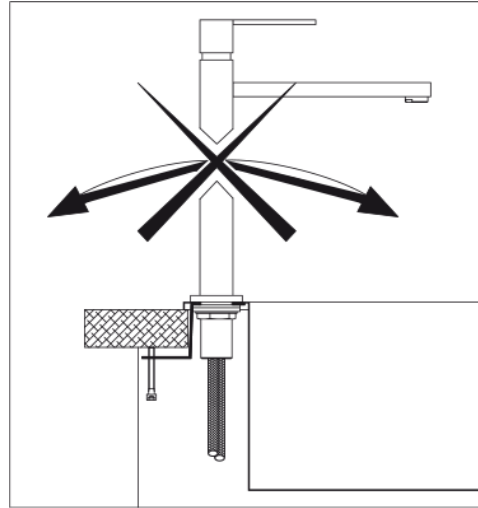

TS655 Tap Support Brace | 112.0187.655

Technical Data

Aspect

Material type	Stainless steel
Used with	Taps accessories others

Product identification

Product family	None
Family	None

Features
