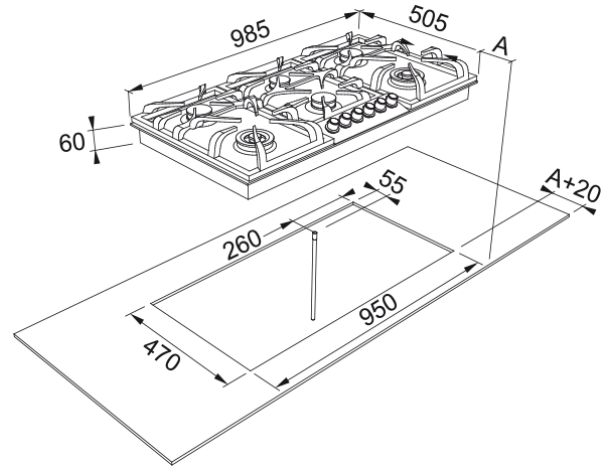

# 98.5cm SS Gas Cooktop FIG906S1L | 106.0501.943

### Dimensions

Overall dimensions	Special
--------------------	---------