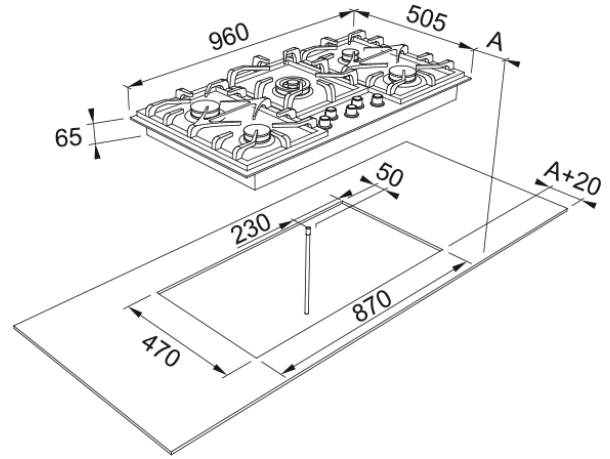

96cm Ceramic Glass Gas Cooktop FIG905B1L | 106.0501.939

Technical Data

Aspect

Type	Gas
Technology	Gas on glass
Colour	Black
Finish	Glass
Power limitation	No

Dimensions

Overall dimensions	Special
--------------------	---------