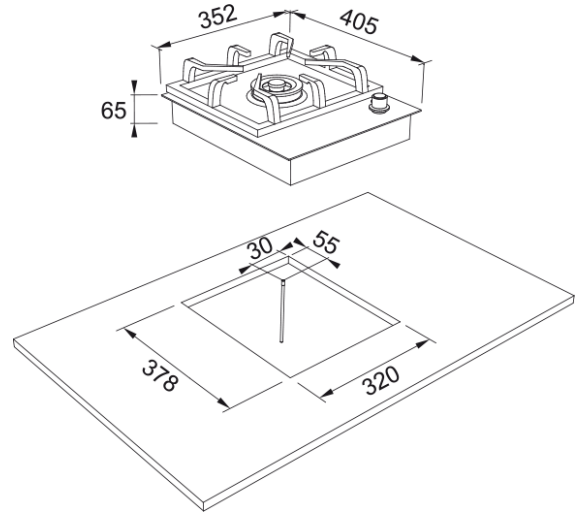

35.2cm Back Glass Gas Cooktop FIG301B1N | 106.0490.301

Technical Data

Aspect

Type	Gas
Technology	Gas on glass
Colour	Black
Finish	Glass
Power limitation	No

Dimensions

Overall dimensions	Special
--------------------	---------