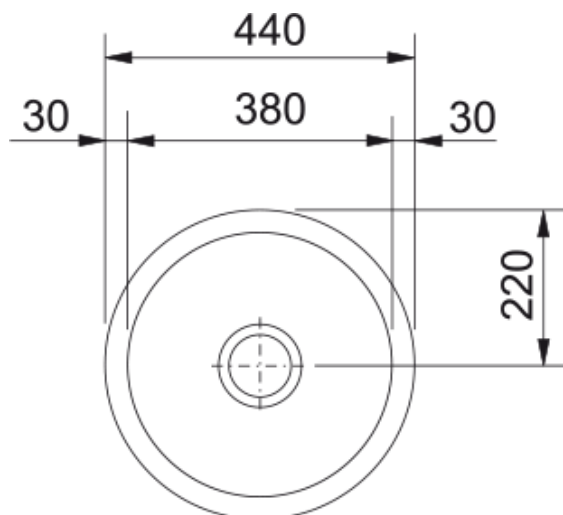

Rambla Circular Single Bowl Sink LUX 610 | 101.0059.924

Technical Data

Aspect

Sink type	Bowl (no drainer)
Material type	Stainless steel
Number of bowls	1
Colour	Steel
Finish	Brushed

Dimensions

Overall length	440.0
Overall depth	440.0
Length	380.0
Depth	380.0
Height	190.0
Cutout inset: right to left	425.0
Cutout inset: front to back	425.0

Installation

Cabinet size	55 cm
--------------	-------

Product features

Installation type	Topmount
Waste outlet	3 1/2"
Position of drainer	No drainer

Product identification

Brand	FRANKE
Product family	None
Range	Lugano
Approval logo	CE

Properties

Drainer	No drainer
Reversible	Yes

Features

Tap ledge	No
Waste kit	Yes
Waste kit type	Manual
Plumbing kit	No
Tap holes	No tap hole
Soap dispenser hole	No