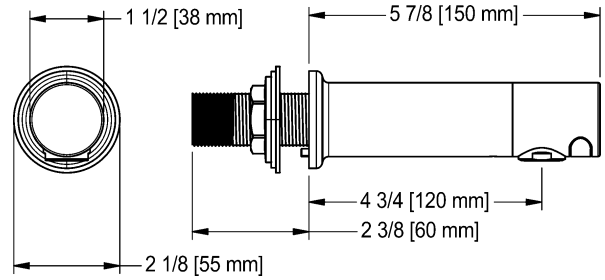

AT02-005AC Polished wallmount faucet, AC | 253.0221.372

Aquarius hands-free commercial faucets are made for use in high demand, heavy traffic areas, where durability, reliability, and vandal resistance matter most. Aquarius faucets are easy to install, offer plug-in (AC) or battery (DC) power options, and contain highly intelligent electronic controls with programmable sensor ranges, run times, and automatic purging to eliminate stagnant water and help maintain outflow temperatures. Included with an optional anti-rotation pin for ease of installation and vandal resistance. Several helpful reporting features can also be accessed via an optional handheld controller. Manufactured from corrosion resistant Type 316 stainless steel with a high polished finish. 5 Lpm (litre per minute) / 1.32 gpm (gallons per minute) laminar flow. Certified to ASME A112.18.1/CSA B125.1 AT02-005AC, AC powered.

Product Dimensions

Overall front to back	5.906
Overall left to right	2.165
Overall height	2.165
Spout projection	4.724

Installation

Installation type	Wallmounted

Product specifications

Type of material	Type 316
Certification	cUPC
Surface finish	Polished stainless
Type of operation	Hands free
Type of sensor	Infrared
Type of mixing	MIX-LF sold separately
Type of faucet	Straight
Flow rate litres	5 Lpm
Power supply connection	AC

Product identification

Model	AT02-005AC
Brand	FRANKE
Product category	Washroom accessories
Washroom accessories category	Faucets