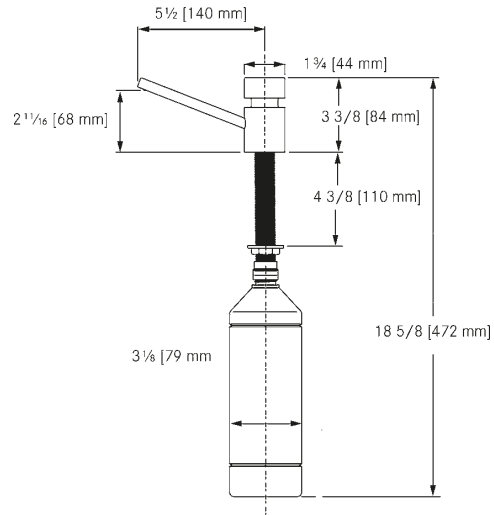

## SD80V-EXT Soap dispenser, push down | 201.0663.078

Chrome soap dispenser manufactured from chromium plated brass. Incorporates a replaceable 1 litre polyethylene container for use with liquid soap with extension for "Murro" basin (or equivalent). 1 3/4 x 5 1/2 x 15 7/16" Overall (FB x LR x H). 44 x 140 x 392 mm Overall (FB x LR x H).

### Product Dimensions

Overall front to back	6.378
Overall left to right	1.732
Overall height	3.307
Spout projection	5.512

### Product specifications

Type of material	Plated brass
Type of soap	Liquid
Soap container	Included
Capacity (Litres)	1.0L / 33 FL OZ
Certification	cUPC
Surface finish	Chrome
Type of operation	Push down