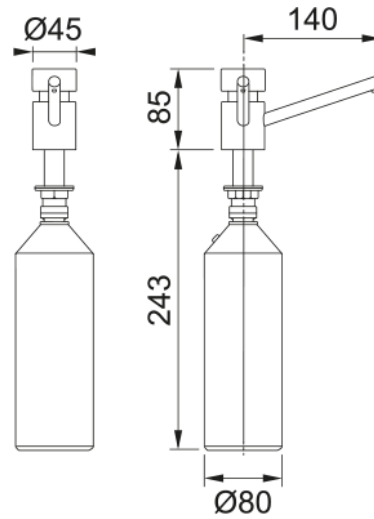

# SD80 Soap Dispenser | 201.0662.991

Franke SD80 Soap Dispenser for table top mounting into worktops suitable for liquid soaps and lotions, 1 liter soap tank with membrane for pressure balance, filled from above.