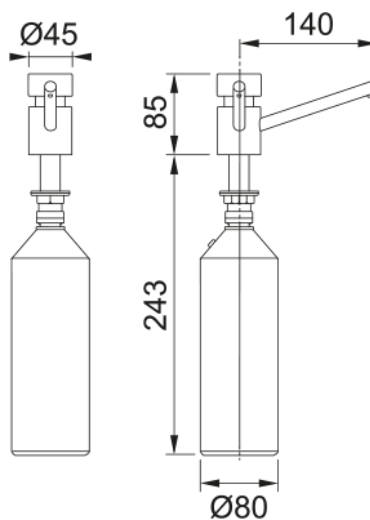

SD80 Soap Dispenser | 201.0662.991

Franke SD80 Soap Dispenser for table top mounting into worktops suitable for liquid soaps and lotions, 1 liter soap tank with membrane for pressure balance, filled from above.

Product Information

Consumable sub-category

Soap dispenser