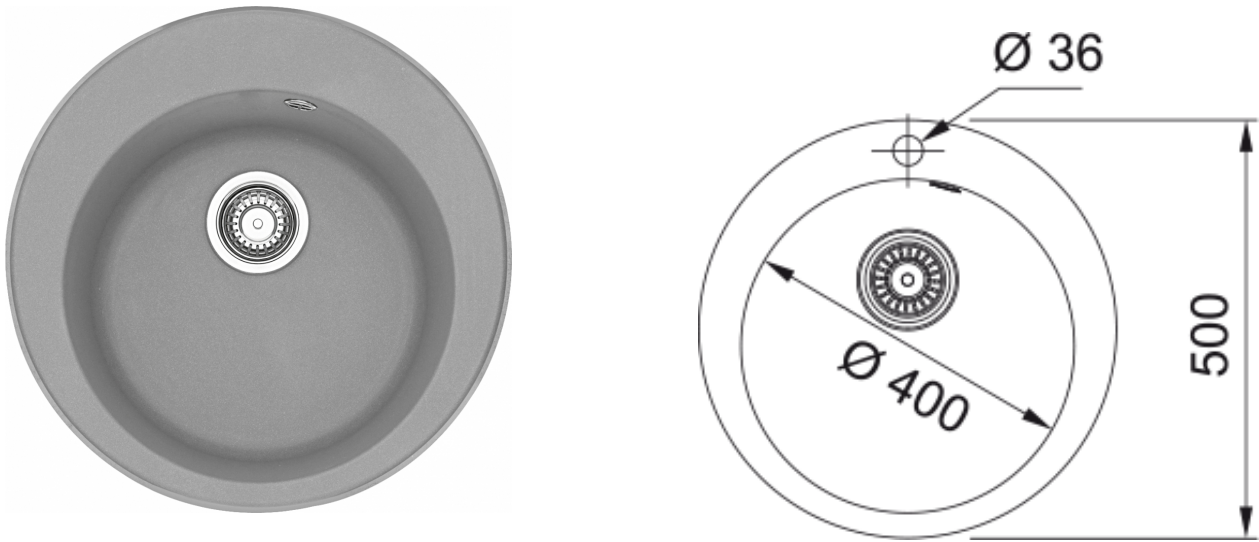

## Sirius Single 1 Prep Bowl Inset | 143.0682.873

Sirius Single 1 Prep Bowl Inset 500Ømm with a pre-cut tap hole, Tectonite Black. 90mm Waste. 5 Year Warranty.

### Product Information

Sink type	Bowl (no drainer)
Type of material	Tectonite
Number of bowls	1
Color	Urban grey
Finish	None

### Dimensions

External size: right to left	500.0
External size: front to back	500.0
Bowl 1 size: right to left	400.0
Bowl 1 size: front to back	400.0
Bowl 1: depth	155.0
Cutout inset: diameter	480.0