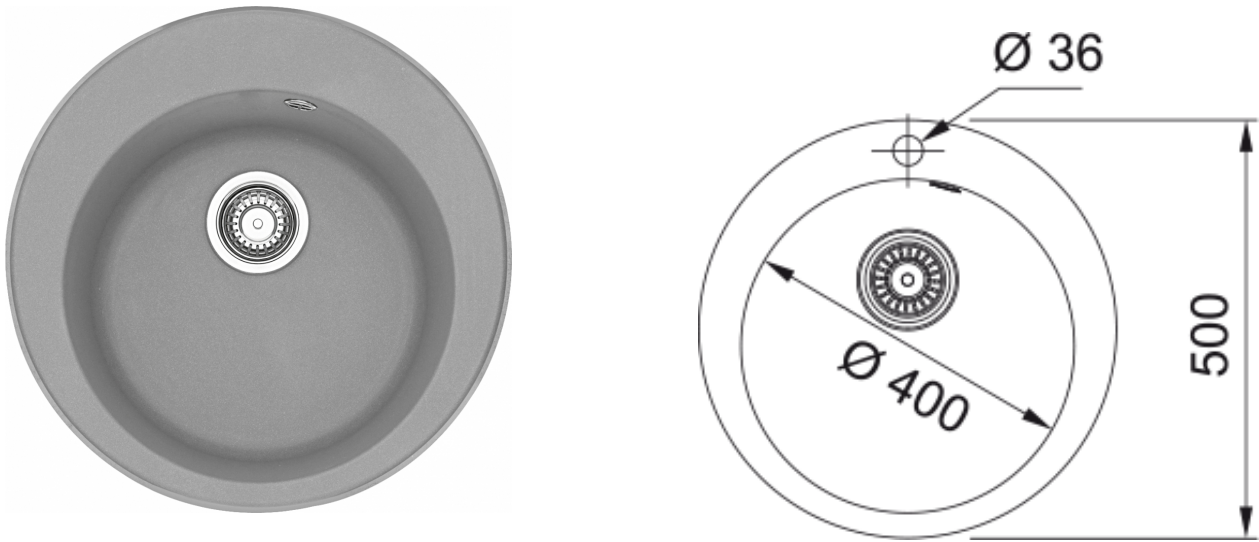

## Sirius Single 1 Prep | 143.0682.873

Sirius Single 1 Prep Bowl Inset 500Ømm with a pre-cut tap hole, Tectonite Black. 90mm Waste. 10 Year Warranty.

### Product Information

Sink type	Bowl (no drainer)
Type of material	Tectonite
Number of bowls	1
Color	Urban grey
Finish	None

### Dimensions

External size: right to left	500.0
External size: front to back	500.0
Bowl 1 size: right to left	400.0
Bowl 1 size: front to back	400.0
Bowl 1: depth	155.0
Cutout inset: diameter	480.0