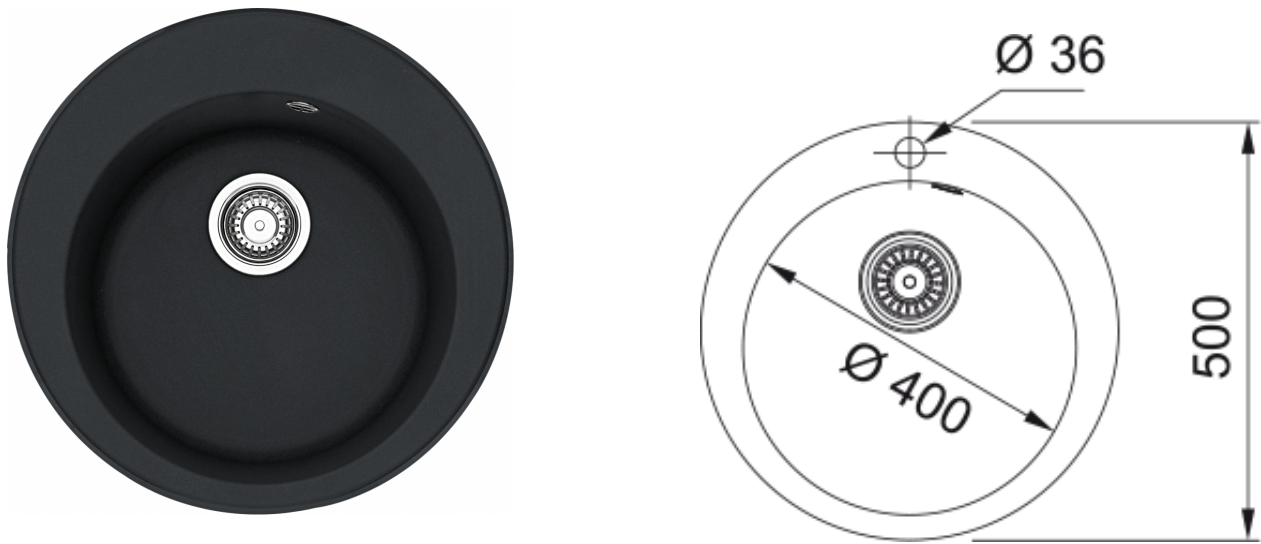

Sirius Single 1 Prep Bowl Inset | 143.0672.573

Sirius Single 1 Prep Bowl Inset 500Ømm with a pre-cut tap hole, Tectonite Black. 90mm Waste. 5 Year Warranty.

Product Information

Sink type	Bowl (no drainer)
Type of material	Tectonite
Number of bowls	1
Color	Carbon black
Finish	None

Dimensions

External size: right to left	500.0
External size: front to back	500.0
Bowl 1 size: right to left	400.0
Bowl 1 size: front to back	400.0
Bowl 1: depth	155.0
Cutout inset: diameter	480.0

Installation

Minimum cabinet size	45 cm
----------------------	-------

Product specifications

Installation type	Inset
Waste outlet	3 1/2"
Position of drainer	No drainer
Active Twist Compatibility	No

Product identification

Product brand	NEUTRAL
Product family	None
Model range	Single 1

Properties

Drainers number	No drainer
Product reversibility	no
Tap ledge	Yes

Waste kit included	yes
Waste kit type	manual
Siphon included	no
Number of tap holes	1
Soap dispenser hole	no