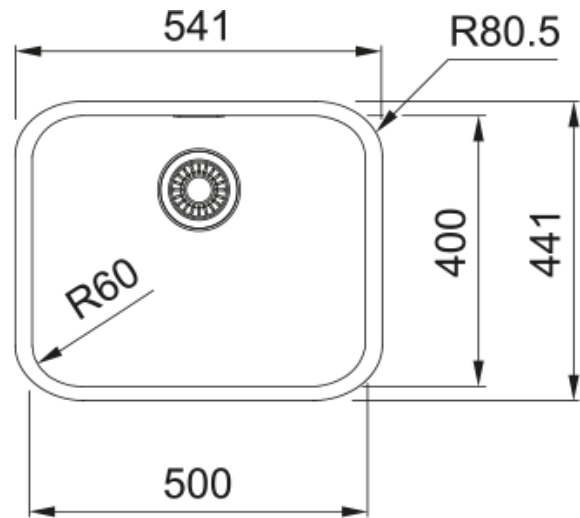

Smart SRX110-50 Sink | 122.0728.500

SRX 110-50, stainless steel, brushed, undermount, 1 bowl, without drainer, bowl 1 size right to left: 500mm, bowl 1 size front to back: 400mm, bowl 1 depth: 180mm, external size right to left: 541mm, external size front to back: 441mm, 3 1/2", with waste kit, without drainer, no tap hole, with rectangular overflow hole, fixing clips

Product Information

Sink type	Bowl (no drainer)
Type of material	Stainless steel
Number of bowls	1
Color	Steel
Finish	Brushed

Dimensions

External size: right to left	541.0
External size: front to back	441.0
Bowl 1 size: right to left	500.0
Bowl 1 size: front to back	400.0
Bowl 1: depth	180.0

Installation

Minimum cabinet size	60 cm
----------------------	-------

Product specifications

Installation type	Undermount
Waste outlet	3 1/2"
Position of drainer	No drainer
Bowl 1: accessory ledge	no
Installation device	U Clips