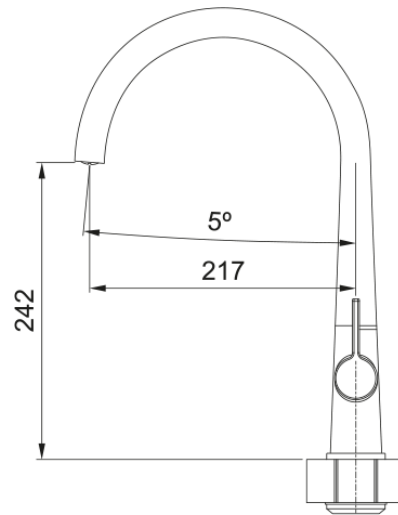

Flowline Swivel | 115.0753.417

Flowline Swivel, Stainless Steel with powder coat Black finish, Overall height 368mm, Side Lever. 5 Year warranty on body construction.

Product Information

Spout version	J - spout
Color	Matte black
Type of material	Stainless steel 304

Dimensions

Height overall	368.0
Tap hole diameter	25 mm
Cartridge dimension	35 mm

Installation

Fixation type	shank
Water supply hose connection	1/2"
Water supply hose length	450 mm

Product specifications

Pressure	High Pressure
Version	Swivel
Tap operation	side lever
Tap rotation	360°