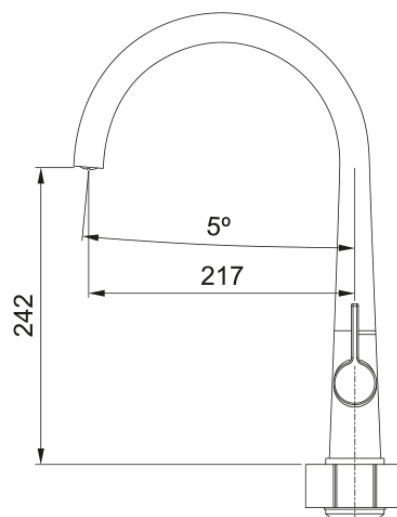

Flowline Swivel | 115.0753.417

Flowline Swivel, Stainless Steel with powder coat Black finish, Overall height 368mm, Side Lever. 5 Year warranty on body construction.

Product Information

Spout version	J - spout
Color	Matte black
Type of material	Stainless steel 304

Dimensions

Tap hole diameter	25 mm
Cartridge dimension	35 mm
Height overall	368.0

Installation

Fixation type	shank
Water supply hose connection	1/2"
Water supply hose length	450 mm

Product specifications

Pressure	High Pressure
Version	Swivel
Tap operation	side lever
Tap rotation	360°