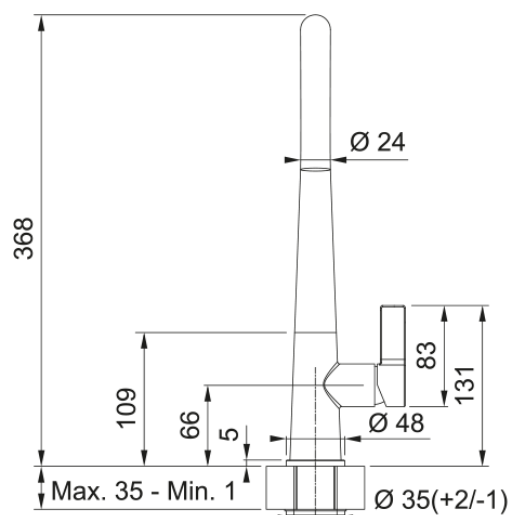

## Flowline Swivel | 115.0753.416

Flowline Swivel, Stainless Steel finish, Overall height 368mm, Side Lever. 15 Year warranty on body construction.

### Dimensions

Height overall	368.0
Tap hole diameter	25 mm
Cartridge dimension	35 mm

### Installation

Fixation type	shank
Water supply hose connection	1/2"
Water supply hose length	450 mm

### Product specifications

Pressure	High Pressure
Version	Swivel
Tap operation	side lever
Tap rotation	360°