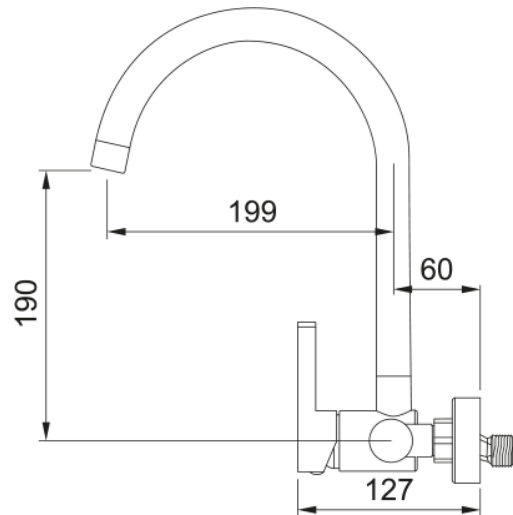

## Capella Wall Mounted | 115.0744.632

Capella Wall Mounted Swivel, Stainless Steel finish, Overall height 324mm, Front Lever. 5 Year warranty on body construction.

### Dimensions

Height overall	324.0
Tap hole diameter	35 mm
Cartridge dimension	35 mm

### Installation

Fixation type	Wall mounted
Water supply hose connection	1/2"
Water supply hose length	N/A

### Product specifications

Pressure	High Pressure
Version	Swivel
Tap operation	Twin handle
Tap rotation	180°