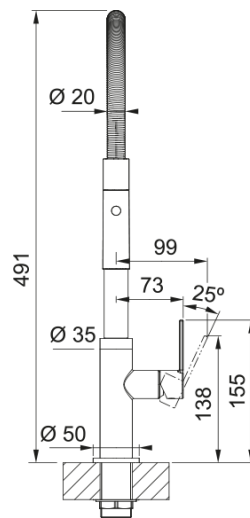

Maris Slim Semi-Professional | 115.0728.395

Maris Slim, Semi-Professional, high pressure, chrome

Product Information

Spout version	S - semi-professional
Color	Chrome
Type of material	Brass
Flexible pullout hose material	Metal
Shower material	Brass

Dimensions

Height overall	491.0
Tap hole diameter	35 mm
Cartridge dimension	25 mm

Installation

Fixation type	Shank
Water supply hose connection	3/8"
Water supply hose length	470 mm

Product specifications

Pressure	High pressure
Version	Spray
Tap operation	Side lever
Tap rotation	360°
Mixed water flowrate @3bars	8.4