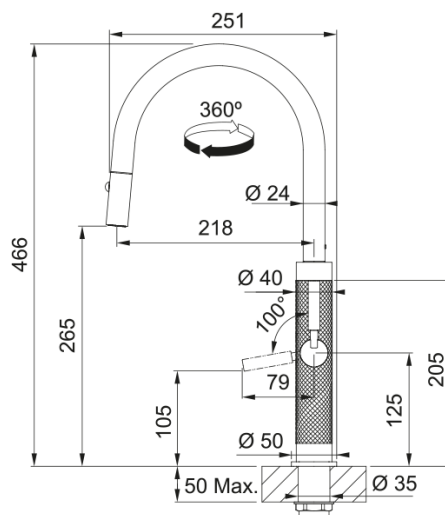

Mythos Masterpiece J Retractable | 115.0711.558

Mythos Masterpiece J Pull Down Spray Stainless Steel, PVD finish, Overall height 466mm, Side Lever. Neopearl laminar aerator. Knurled pattern on the body of the tap. 5 Year warranty on body construction.

Product Information

Spout version	J - spout
Color	Gold
Type of material	Stainless steel 304
Flexible pullout hose material	Nylon black
Shower material	stainless steel

Dimensions

Height overall	466.0
Tap hole diameter	35 mm
Cartridge dimension	25 mm

Installation

Fixation type	shank
Water supply hose connection	3/8"
Water supply hose length	550 mm

Product specifications

Pressure	High Pressure
Version	Spray
Tap operation	side lever
Tap rotation	360°
Mixed water flowrate @3bars	7.75