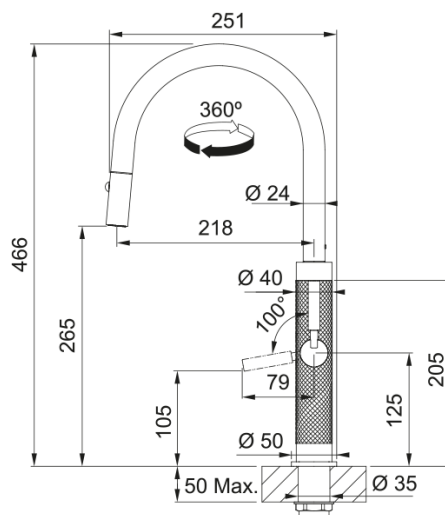

# Mythos Masterpiece J Retractable | 115.0711.555

Mythos Masterpiece J Pull Down Spray Stainless Steel, PVD finish, Overall height 466mm, Side Lever. Neopearl laminar aerator. Knurled pattern on the body of the tap. 5 Year warranty on body construction.

## Dimensions

Tap hole diameter	35 mm
Cartridge dimension	25 mm
Height overall	466.0

## Installation

Fixation type	shank
Water supply hose connection	3/8"
Water supply hose length	550 mm

## Product specifications

Pressure	High Pressure
Version	Spray
Tap operation	side lever
Tap rotation	360°
Mixed water flowrate @3bars	7.75