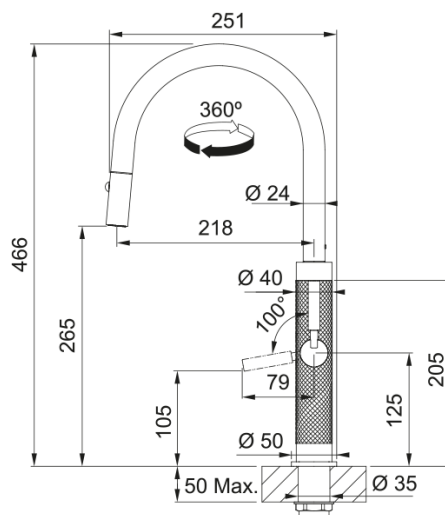

Mythos Masterpiece J Retractable | 115.0711.555

Mythos Masterpiece J Pull Down Spray Stainless Steel, PVD finish, Overall height 466mm, Side Lever. Neopearl laminar aerator. Knurled pattern on the body of the tap. 5 Year warranty on body construction.

Product Information

Spout version	J - spout
Color	Anthracite
Type of material	Stainless steel 304
Flexible pullout hose material	Nylon black
Shower material	stainless steel

Dimensions

Tap hole diameter	35 mm
Cartridge dimension	25 mm
Height overall	466.0

Installation

Fixation type	shank
Water supply hose connection	3/8"
Water supply hose length	550 mm

Product specifications

Pressure	High Pressure
Version	Spray
Tap operation	side lever
Tap rotation	360°
Mixed water flowrate @3bars	7.75