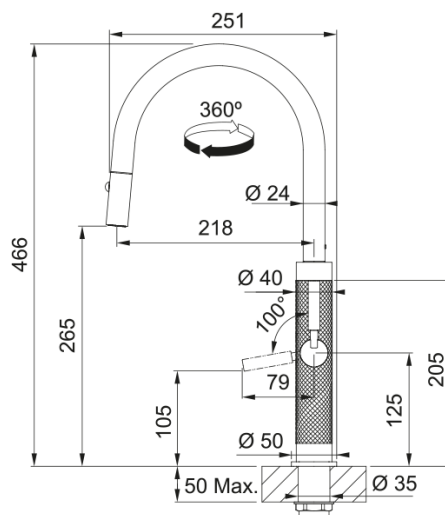

Mythos Masterpiece J Retractable | 115.0711.554

Mythos Masterpiece J Pull Down Spray Stainless Steel, PVD finish, Overall height 466mm, Side Lever. Neopearl laminar aerator. Knurled pattern on the body of the tap. 5 Year warranty on body construction.

Product Information

Spout version	J - spout
Color	Stainless Steel
Type of material	Stainless steel 304
Flexible pullout hose material	Nylon black
Shower material	stainless steel

Dimensions

Height overall	466.0
Tap hole diameter	35 mm
Cartridge dimension	25 mm

Installation

Fixation type	shank
Water supply hose connection	3/8"
Water supply hose length	550 mm

Product specifications

Pressure	High Pressure
Version	Spray
Tap operation	side lever
Tap rotation	360°
Mixed water flowrate @3bars	7.75