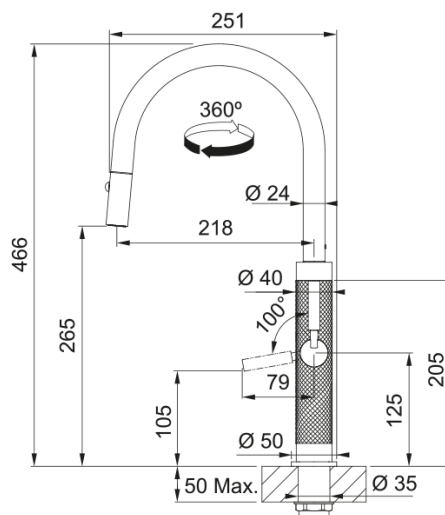

Mythos Masterpiece J Retractable | 115.0711.554

Mythos Masterpiece J Pull Down Spray Stainless Steel, PVD finish, Overall height 466mm, Side Lever. Neopearl laminar aerator. Knurled pattern on the body of the tap. 5 Year warranty on body construction.

Product Information

Spout version	J - spout
Color	Stainless Steel
Type of material	Stainless steel 304
Flexible pullout hose material	Nylon black
Shower material	stainless steel

Dimensions

Tap hole diameter	35 mm
Cartridge dimension	25 mm
Height overall	466.0

Installation

Fixation type	shank
Water supply hose connection	3/8"
Water supply hose length	550 mm

Product specifications

Pressure	High Pressure
Version	Spray
Tap operation	side lever
Tap rotation	360°
Mixed water flowrate @3bars	7.75