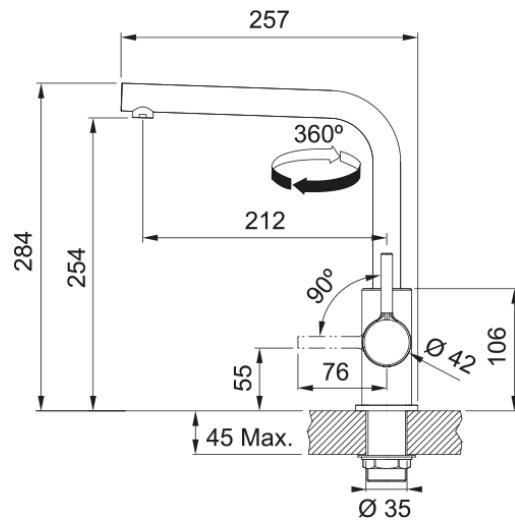

# Lina L Swivel | 115.0693.230

Lina L Swivel, Overall height 297mm, Side Lever, Ceramic Disc Cartridge and a Honeycomb Aerator. 15 Year warranty on body construction.

## Dimensions

Height overall	284.0
Tap hole diameter	35 mm
Cartridge dimension	35 mm

## Installation

Fixation type	shank
Water supply hose connection	3/8"
Water supply hose length	470 mm

## Product specifications

Pressure	High Pressure
Version	Swivel
Tap operation	side lever
Tap rotation	360°
Mixed water flowrate @3bars	9.8