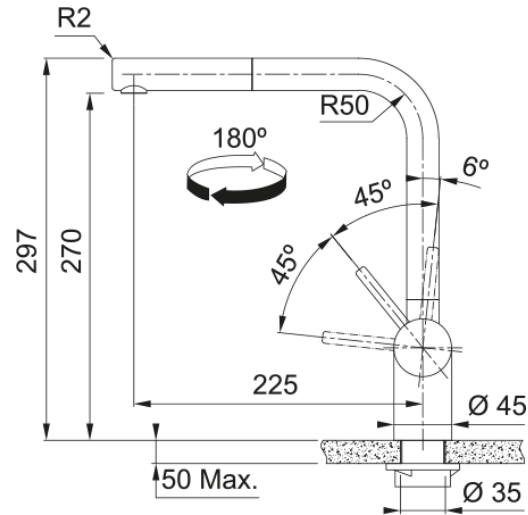

Atlas Neo Retractable | 115.0681.242

Atlas Neo Pull-Out Nozzle Gold, Overall height 297mm. Side Lever, Ceramic Mechanism, Perlator, High Pressure Pull-Out Nozzle feature. 5 Year warranty on body construction.

Product Information

Spout version	L - spout
Color	Gold
Type of material	Stainless steel 304
Flexible pullout hose material	Nylon grey
Shower material	stainless steel

Dimensions

Height overall	297.0
Tap hole diameter	35 mm
Cartridge dimension	35 mm

Installation

Fixation type	shank
Water supply hose connection	3/8"
Water supply hose length	450 mm

Product specifications

Pressure	High Pressure
Version	Pull out
Tap operation	side lever
Tap rotation	180°
Mixed water flowrate @3bars	8.94