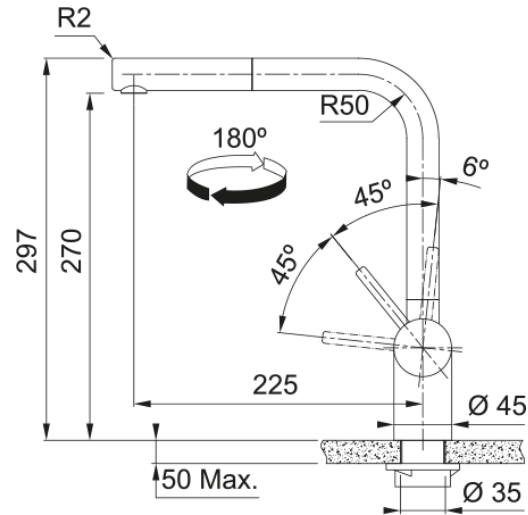

Atlas Neo Retractable | 115.0681.242

Atlas Neo Pull-Out Nozzle Gold, Overall height 297mm. Side Lever, Ceramic Mechanism, Perlator, High Pressure Pull-Out Nozzle feature. 5 Year warranty on body construction.

Product Information

Spout version	L - spout
Color	Gold
Type of material	Stainless steel 304
Flexible pullout hose material	Nylon grey
Shower material	stainless steel

Dimensions

Tap hole diameter	35 mm
Cartridge dimension	35 mm
Height overall	297.0

Installation

Fixation type	shank
Water supply hose connection	3/8"
Water supply hose length	450 mm

Product specifications

Pressure	High Pressure
Version	Pull out
Tap operation	side lever
Tap rotation	180°
Mixed water flowrate @3bars	8.94