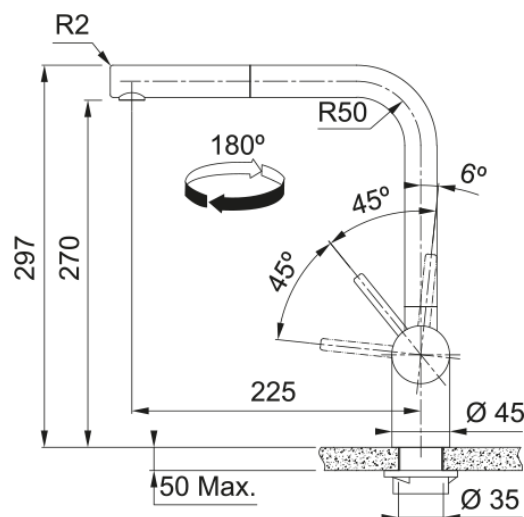

Atlas Neo Retractable | 115.0628.208

Atlas Neo Pull-Out Nozzle Gold, Overall height 297mm. Side Lever, Ceramic Mechanism, Perlator, High Pressure Pull-Out Nozzle feature. 5 Year warranty on body construction.

Product Information

Spout version	L - spout
Color	Copper
Type of material	Stainless steel 304
Flexible pullout hose material	Nylon grey
Shower material	stainless steel

Dimensions

Height overall	297.0
Tap hole diameter	35 mm
Cartridge dimension	35 mm

Installation

Fixation type	shank
Water supply hose connection	3/8"
Water supply hose length	450 mm

Product specifications

Pressure	High Pressure
Version	Pull out
Tap operation	side lever
Tap rotation	180°
Mixed water flowrate @3bars	8.94