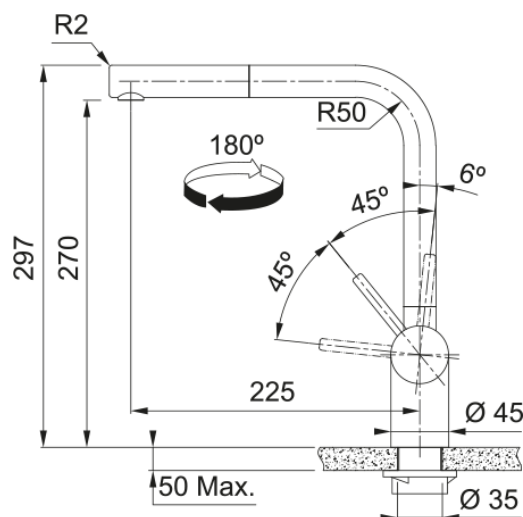

## Atlas Neo Retractable | 115.0628.208

Atlas Neo Pull-Out Nozzle Gold, Overall height 297mm. Side Lever, Ceramic Mechanism, Perlator, High Pressure Pull-Out Nozzle feature. 5 Year warranty on body construction.

### Dimensions

Height overall	297.0
Tap hole diameter	35 mm
Cartridge dimension	35 mm

### Installation

Fixation type	shank
Water supply hose connection	3/8"
Water supply hose length	450 mm

### Product specifications

Pressure	High Pressure
Version	Pull out
Tap operation	side lever
Tap rotation	180°
Mixed water flowrate @3bars	8.94