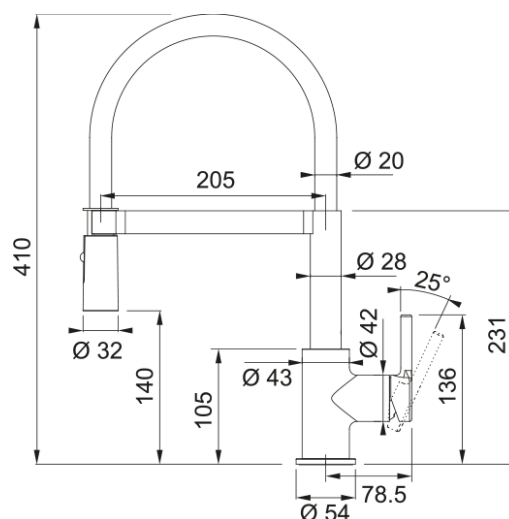

Lina Semi-Pro Chrome/ White Mixer | 115.0626.088

Lina Semi Professional Chrome finish with Nylon White Spray Hose, Overall height 410mm, 10/90 Degree handle movement, with flexible steel spring hose, magnetic docking hand spray holder and dual spray function.

Product Information

Spout version	S - semi-professional
Color	Bi-chrome/polar white
Type of material	Brass
Flexible pullout hose material	Silicon white
Shower material	ABS plastic

Dimensions

Height overall	410.0
Tap hole diameter	35 mm
Cartridge dimension	35 mm

Installation

Fixation type	shank
Water supply hose connection	3/8"
Water supply hose length	450 mm

Product specifications

Pressure	High Pressure
Version	Spray
Tap operation	side lever
Tap rotation	360°

Product identification