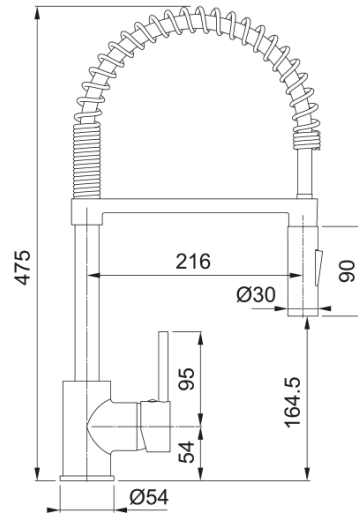

Cascade Professional | 115.0311.937

Cascade Professional, Chrome finish, with black hose and dual function hand shower. Overall height 475mm, Side Lever, Solid DZR Brass Construction, Ceramic Disk Cartridge with Anti-sold Smart Lime Cleaning Aerator. 15 Year warranty on body construction.

Product Information

Spout version	S - semi-professional
Color	Chrome
Type of material	Brass
Flexible pullout hose material	metal
Shower material	ABS plastic

Dimensions

Height overall	475.0
Tap hole diameter	35 mm
Cartridge dimension	35 mm

Installation

Fixation type	1 bolt
Water supply hose connection	1/2"
Water supply hose length	365 mm

Product specifications

Pressure	High Pressure
Version	Spray
Tap operation	side lever
Tap rotation	360°

Product identification