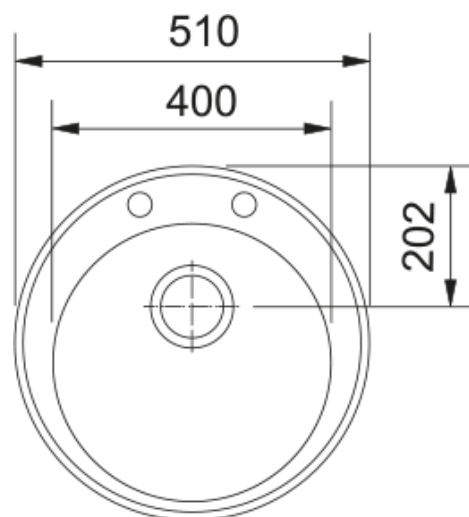

Rondo ROG610-41 | 114.0606.917

Ronda ROG610-41 Prep Bowl w/TL 500Ømm, Inset, Fraganite White. 90mm Waste. 5 Year Warranty.

Product Information

Sink type	Bowl (no drainer)
Type of material	Granite
Number of bowls	1
Color	Polar white
Finish	None

Dimensions

External size: right to left	510.0
External size: front to back	510.0
Bowl 1 size: right to left	400.0
Bowl 1 size: front to back	400.0
Bowl 1: depth	195.0
Cutout inset: diameter	490.0

Installation

Minimum cabinet size	45 cm
----------------------	-------

Product specifications

Installation type	Inset
Waste outlet	3 1/2"
Position of drainer	No drainer
Active Twist Compatibility	No

Product identification