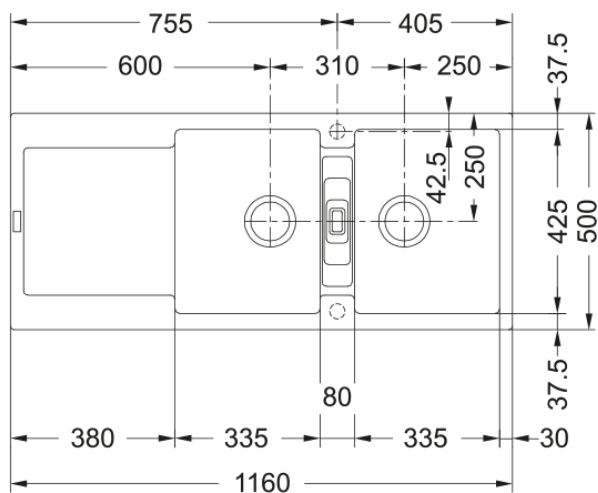

Maris MRG621 | 114.0606.600

Maris MRG621, Inset, Fraganite White. 90mm Waste. 5 Year Warranty.

Product Information

Sink type	Sink (w/ drainer)
Type of material	Granite
Number of bowls	2
Color	Polar white
Finish	None

Dimensions

External size: right to left	1160.0
External size: front to back	500.0
Bowl 1 size: right to left	335.0
Bowl 1 size: front to back	425.0
Bowl 1: depth	200.0
Bowl 2 size: right to left	335.0
Bowl 2 size: front to back	425.0
Bowl 2: depth	200.0
Cutout inset: right to left	1140.0
Cutout inset: front to back	480.0

Installation

Minimum cabinet size	80 cm
----------------------	-------

Product specifications

Installation type	Inset
Waste outlet	3 1/2"
Position of drainer	Reversible drainer
Active Twist Compatibility	Yes