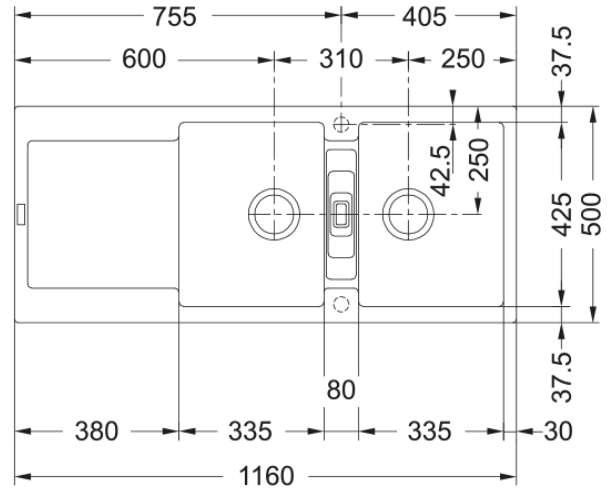

Maris MRG621 | 114.0606.600

Maris MRG621, Inset, Fraganite White. 90mm Waste. 5 Year Warranty.

Product Information

| | |
|------------------|-------------------|
| Sink type | Sink (w/ drainer) |
| Type of material | Granite |
| Number of bowls | 2 |
| Color | Polar white |
| Finish | None |

Dimensions

| | |
|------------------------------|--------|
| External size: right to left | 1160.0 |
| External size: front to back | 500.0 |
| Bowl 1 size: right to left | 335.0 |
| Bowl 1 size: front to back | 425.0 |
| Bowl 1: depth | 200.0 |
| Bowl 2 size: right to left | 335.0 |
| Bowl 2 size: front to back | 425.0 |
| Bowl 2: depth | 200.0 |
| Cutout inset: right to left | 1140.0 |
| Cutout inset: front to back | 480.0 |

Installation

| | |
|----------------------|-------|
| Minimum cabinet size | 80 cm |
|----------------------|-------|

Product specifications

| | |
|----------------------------|------------|
| Installation type | inset |
| Waste outlet | 3 1/2" |
| Position of drainer | Reversible |
| Active Twist Compatibility | Yes |