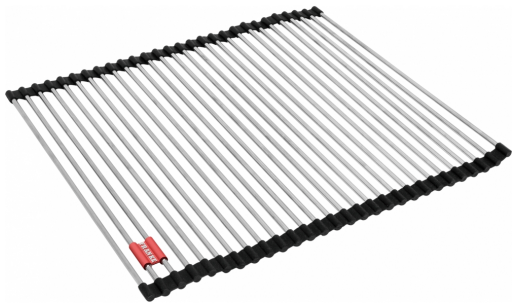

Universal Stainless Steel Roll Mat | 112.0080.355

Universal Stainless Steel Roll Mat RM44. Stainless steel bars and black neopren connection. Overall size 440L x 468W. Sink accessory to be used over your Franke sink as a drainer. Alternatively you can use it as a trivet for hot pans. Rubber edge holds Roll Matt firmly in place and can be easily rolled up and stored away when not in use.

Product Information

Type of material	Stainless steel
Color	Stainless Steel
Consumable sub-category	Rolling mat

Product identification

Product family	None
----------------	------