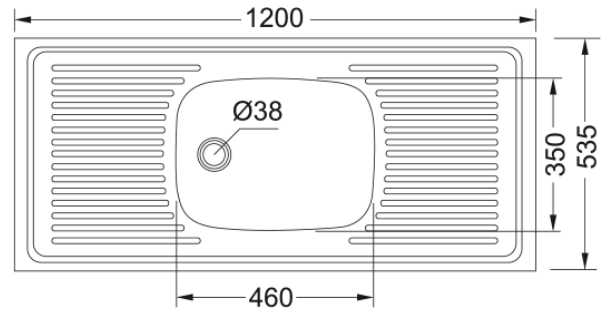

Trendline 712 SCB 1200x535mm | 103.0172.061

Trendline 712 SCB 1200x535mm, Drop on, Stainless Steel. 38mm Waste outlet, fittings not included. 25 Year Warranty.

Product Information

Sink type	Sink (w/ drainer)
Type of material	Stainless steel
Number of bowls	1
Color	steel
Finish	Unbrushed

Dimensions

External size: right to left	1200.0
External size: front to back	535.0
Bowl 1 size: right to left	460.0
Bowl 1 size: front to back	350.0
Bowl 1: depth	135.0

Installation

Minimum cabinet size	50 cm
----------------------	-------

Product specifications

Installation type	Drop on
Waste outlet	2"
Position of drainer	Reversible drainer
Active Twist Compatibility	No

Product identification

Product brand	FRANKE
Product family	None
Model range	Trend Line