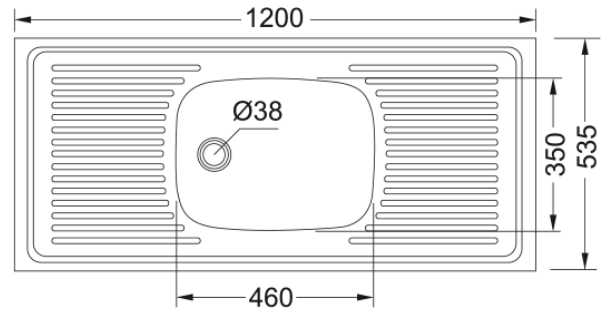

Trendline 712 SCB 1200x535mm | 103.0172.061

Trendline 712 SCB 1200x535mm, Drop on, Stainless Steel. 38mm Waste outlet, fittings not included. 25 Year Warranty.

Product Information

Sink type	Sink (w/ drainer)
Type of material	Stainless steel
Number of bowls	1
Color	Steel
Finish	Unbrushed

Dimensions

External size: right to left	1200.0
External size: front to back	535.0
Bowl 1 size: right to left	460.0
Bowl 1 size: front to back	350.0
Bowl 1: depth	135.0

Installation

Minimum cabinet size	50 cm
----------------------	-------

Product specifications

Installation type	Drop on
Waste outlet	2"
Position of drainer	Reversible drainer
Active Twist Compatibility	No

Product identification

Product brand	FRANKE
Product family	None
Model range	Trend Line