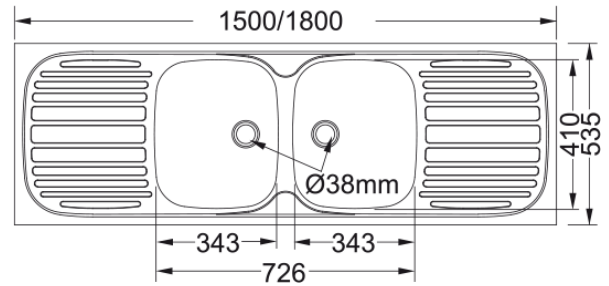

Trendline 722 DCB 1800x535mm | 103.0168.037

Trendline 722 DCB 1800x535mm, Drop on, Stainless Steel. 38mm Waste outlet, fittings not included. 25 Year Warranty.

Product Information

Sink type	Sink (w/ drainer)
Type of material	Stainless steel
Number of bowls	2
Color	Steel
Finish	Unbrushed

Dimensions

External size: right to left	1800.0
External size: front to back	535.0
Bowl 1 size: right to left	343.0
Bowl 1 size: front to back	410.0
Bowl 1: depth	135.0

Installation

Minimum cabinet size	80 cm
----------------------	-------