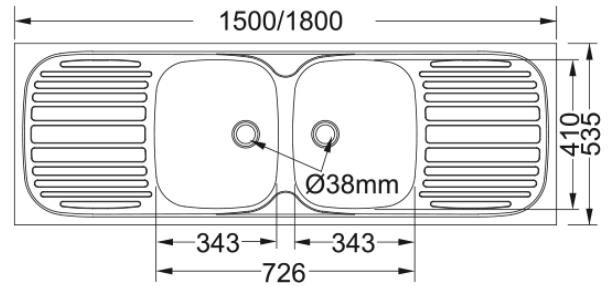

Trendline 722 DCB 1500x535mm | 103.0168.034

Trendline 722 DCB 1500x535mm, Drop on, Stainless Steel. 38mm Waste outlet, fittings not included. 25 Year Warranty.

Product Information

Sink type	Sink (w/ drainer)
Type of material	Stainless steel
Number of bowls	2
Color	Steel
Finish	Unbrushed

Dimensions

External size: right to left	1500.0
External size: front to back	535.0
Bowl 1 size: right to left	343.0
Bowl 1 size: front to back	410.0
Bowl 1: depth	135.0
Bowl 2 size: right to left	343.0
Bowl 2 size: front to back	410.0
Bowl 2: depth	135.0

Installation

Minimum cabinet size	80 cm
----------------------	-------

Product specifications

Installation type	Drop on
Waste outlet	2"
Position of drainer	Double drainer
Active Twist Compatibility	No

Product identification