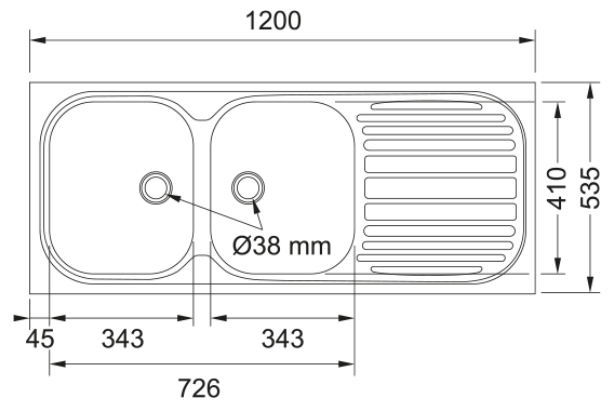

Trendline 721 DEB 1200x535mm | 103.0167.015

Trendline 712 DEB 1200x535mm, Drop on, Stainless Steel. 38mm Waste outlet, fittings not included. 25 Year Warranty.

Product Information

Sink type	Sink (w/ drainer)
Type of material	Stainless steel
Number of bowls	2
Color	Steel
Finish	Unbrushed

Dimensions

External size: right to left	1200.0
External size: front to back	535.0
Bowl 1 size: right to left	343.0
Bowl 1 size: front to back	410.0
Bowl 1: depth	135.0
Bowl 2 size: right to left	343.0
Bowl 2 size: front to back	410.0
Bowl 2: depth	135.0

Installation

Minimum cabinet size	80 cm
----------------------	-------

Product specifications

Installation type	Drop on
Waste outlet	2"
Position of drainer	Reversible drainer
Active Twist Compatibility	No