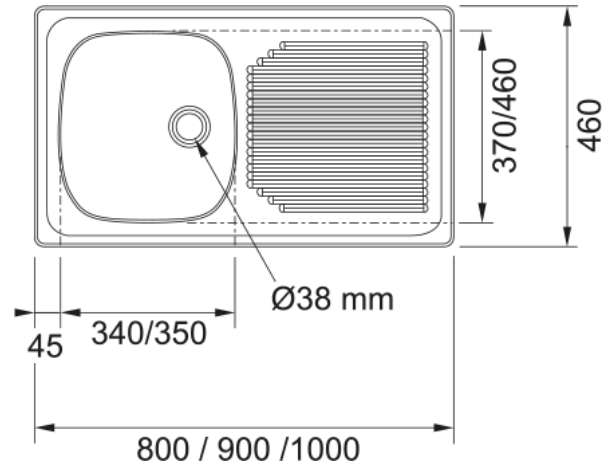

Trendline 711 SEB 900x460mm | 103.0040.351

Trendline 711 SEB 900x460mm, Drop on, Stainless Steel. 38mm Waste outlet, fittings not included. 25 Year Warranty.

Product Information

Sink type	Sink (w/ drainer)
Type of material	Stainless Steel
Number of bowls	1
Color	Steel
Finish	Unbrushed

Dimensions

External size: right to left	900.0
External size: front to back	460.0
Bowl 1 size: right to left	460.0
Bowl 1 size: front to back	355.0
Bowl 1: depth	135.0

Installation

Minimum cabinet size	40 cm
----------------------	-------

Product specifications

Installation type	drop on
Waste outlet	2"
Position of drainer	Reversible
Active Twist Compatibility	No

Product identification

Product brand	FRANKE
Product family	None
Model range	Trend Line