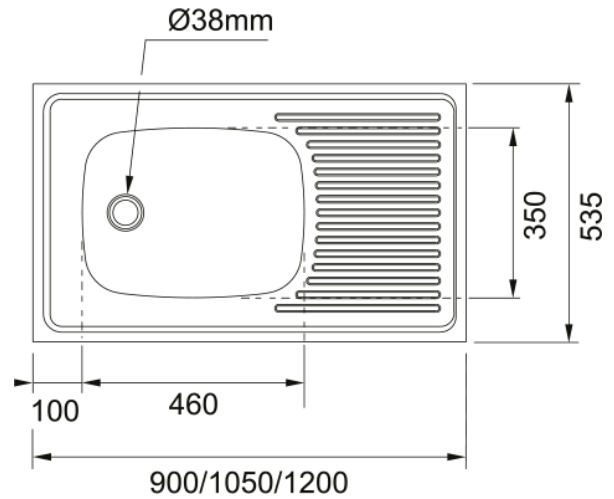

Trendline 711 SEB 1200x535mm | 103.0040.349

Trendline 711 SEB 1200x535mm, Drop on, Stainless Steel. 38mm Waste outlet, fittings not included. 25 Year Warranty.

Product Information

Sink type	Sink (w/ drainer)
Type of material	Stainless Steel
Number of bowls	1
Color	Steel
Finish	Unbrushed

Dimensions

External size: right to left	1200.0
External size: front to back	535.0
Bowl 1 size: right to left	460.0
Bowl 1 size: front to back	355.0
Bowl 1: depth	135.0

Installation

Minimum cabinet size	50 cm
----------------------	-------

Product specifications

Installation type	drop on
Waste outlet	2"
Position of drainer	Reversible
Active Twist Compatibility	No

Product identification

Product brand	FRANKE
Product family	None
Model range	Trend Line