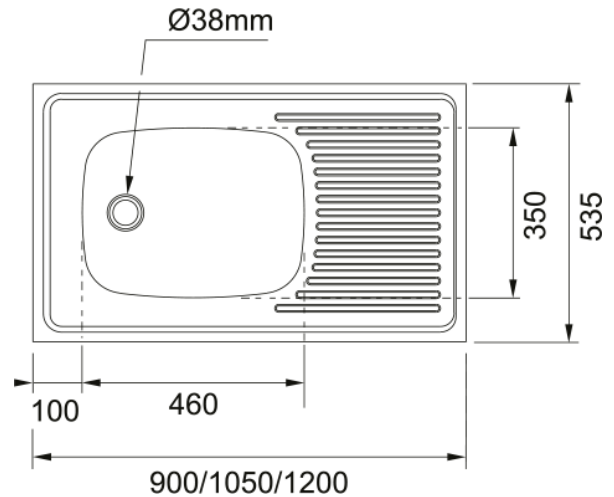

Trendline 711 SEB 1050x535mm | 103.0040.348

Trendline 711 SEB 1050x535mm, Drop on, Stainless Steel. 38mm Waste outlet, fittings not included. 25 Year Warranty.

Product Information

Sink type	Sink (w/ drainer)
Type of material	Stainless steel
Number of bowls	1
Color	Steel
Finish	Unbrushed

Dimensions

External size: right to left	1050.0
External size: front to back	535.0
Bowl 1 size: right to left	460.0
Bowl 1 size: front to back	355.0
Bowl 1: depth	135.0

Installation

Minimum cabinet size	50 cm
----------------------	-------