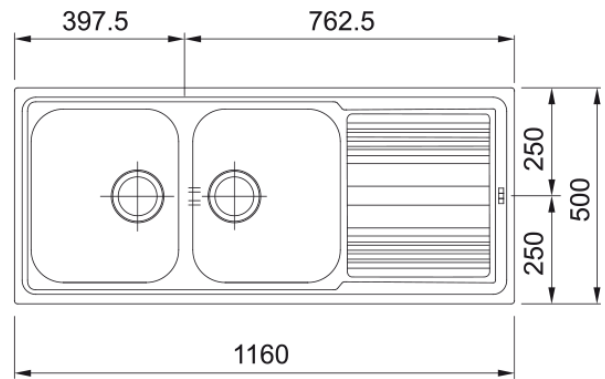

Logica Line LLX621 Sink | 101.0736.954

LLX 621 1160x500mm, reversible drainer, satin sink, 3 1/2", with waste kit, no tap hole, with overflow, bag

Product Information

Sink type	Sink (w/ drainer)
Type of material	Stainless steel
Number of bowls	2
Color	Steel
Finish	Brushed

Dimensions

External size: right to left	1160.0
External size: front to back	500.0
Bowl 1 size: right to left	340.0
Bowl 1 size: front to back	400.0
Bowl 1: depth	180.0
Bowl 2 size: right to left	340.0
Bowl 2 size: front to back	400.0
Bowl 2: depth	180.0
Cutout inset: right to left	1140.0
Cutout inset: front to back	480.0

Installation

Minimum cabinet size	80 cm
----------------------	-------

Product specifications

Installation type	Inset
Waste outlet	3 1/2"
Position of drainer	Reversible drainer

Product identification

Product brand	FRANKE
Product family	Smart
Model range	Logica Line
Approval logo	CE