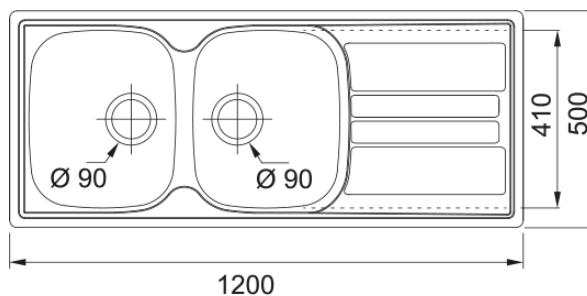

## Genesis GSX621-120 | 101.0313.189

Genesis GSX 621-120 1200x500mm, Inset, Stainless Steel. 90mm Waste. 25 Year Warranty.

### Dimensions

External size: right to left	1200.0
External size: front to back	500.0
Bowl 1 size: right to left	343.0
Bowl 1 size: front to back	410.0
Bowl 1: depth	157.0
Bowl 2 size: right to left	343.0
Bowl 2 size: front to back	410.0
Bowl 2: depth	157.0
Cutout inset: right to left	1180.0
Cutout inset: front to back	480.0