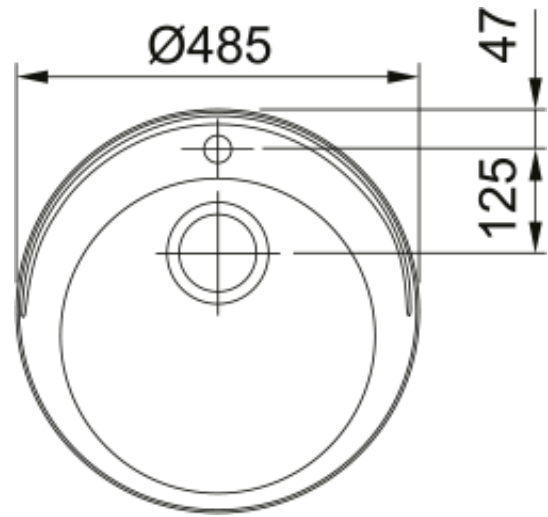

Rondo RDX610-48 | 101.0312.681

Rondo RDX610-48 Prep Bowl 485Ø mm, Inset, Stainless Steel. 90mm Waste, slotted overflow & tap landing. 25 Year Warranty.

Product Information

Sink type	Bowl (no drainer)
Type of material	Stainless Steel
Number of bowls	1
Color	Steel
Finish	X Brushed

Dimensions

External size: right to left	485.0
External size: front to back	485.0
Bowl 1 size: right to left	485.0
Bowl 1 size: front to back	485.0
Bowl 1: depth	160.0
Cutout inset: diameter	460.0

Installation

Minimum cabinet size	55 cm
----------------------	-------

Product specifications

Installation type	inset
Waste outlet	3 1/2"
Position of drainer	None
Active Twist Compatibility	No

Product identification

Product brand	FRANKE
Product family	None
Model range	Rondor