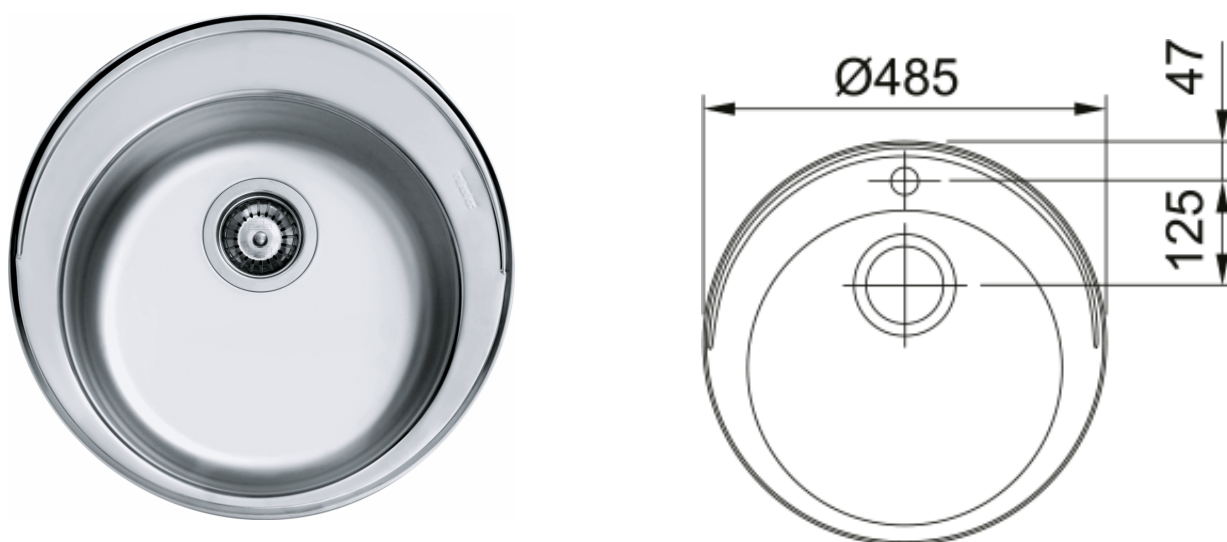

## Rondo RDX610-48 | 101.0312.650

Rondo RDX610-48 Prep Bowl 485Ø mm, Inset, Stainless Steel. 90mm Waste & tap landing. 25 Year Warranty.

### Product Information

Sink type	Bowl (no drainer)
Type of material	Stainless Steel
Number of bowls	1
Color	Steel
Finish	X Brushed

### Dimensions

External size: right to left	485.0
External size: front to back	485.0
Bowl 1 size: right to left	380.0
Bowl 1 size: front to back	380.0
Bowl 1: depth	160.0
Cutout inset: diameter	460.0