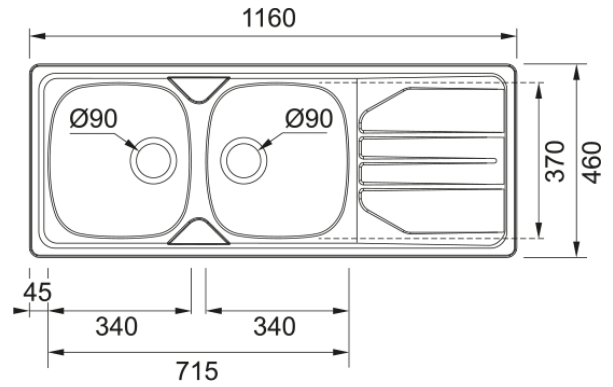

# Nouveau NVN621 | 101.0312.026

Nouveau NVN 621 1160x460mm, Inset, Stainless Steel. 90mm Waste. 25 Year Warranty.

## Dimensions

External size: right to left	1160.0
External size: front to back	460.0
Bowl 1 size: right to left	343.0
Bowl 1 size: front to back	370.0
Bowl 1: depth	145.0
Bowl 2 size: right to left	343.0
Bowl 2 size: front to back	370.0
Bowl 2: depth	145.0
Cutout inset: right to left	1136.0
Cutout inset: front to back	436.0

## Installation

Minimum cabinet size	80 cm
----------------------	-------