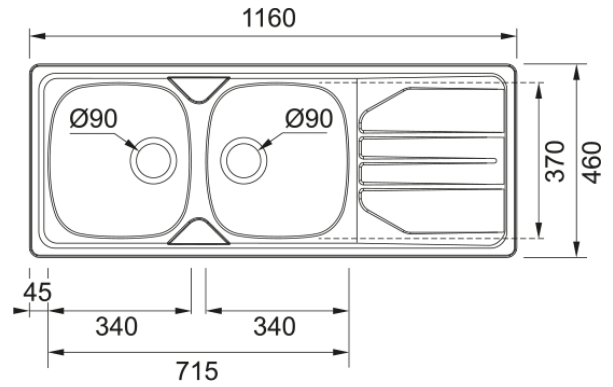

# Nouveau NVN621 | 101.0312.026

Nouveau NVN 621 1160x460mm, Inset, Stainless Steel. 90mm Waste. 25 Year Warranty.

## Dimensions

External size: right to left	1160.0
External size: front to back	460.0
Bowl 1 size: right to left	343.0
Bowl 1 size: front to back	370.0
Bowl 1: depth	145.0
Bowl 2 size: right to left	343.0
Bowl 2 size: front to back	370.0
Bowl 2: depth	145.0
Cutout inset: right to left	1136.0
Cutout inset: front to back	436.0

## Installation

Minimum cabinet size	80 cm
----------------------	-------

## Product specifications

Installation type	Inset
Waste outlet	3 1/2"
Position of drainer	Reversible drainer
Active Twist Compatibility	No