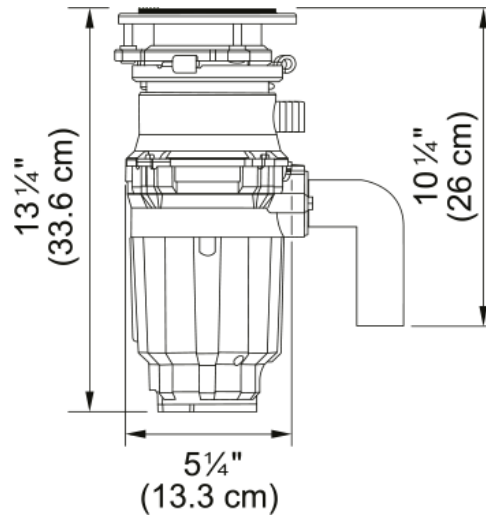

1/3 HP Food Waste Disposer - WDJ33 | 134.0482.061

Franke 1/3 Horse Power Compact Waste Disposer Continuous Feed Torque Master 2400 RPM Jam-Resistant DC Motor in Red/Chrome Cleaning up after meals gets a whole lot easier with a state-of-the-art waste disposer from Franke. These energy efficient and environmentally friendly waste disposers are superior in every way from price to performance. They take less time to do the job, grind to septic system compatible levels of fineness and use less energy. Bio Shield Antimicrobial agents molded into the internal components of the disposers inhibit the growth of bacteria and reduce odors. Now you can safely and hygienically wash food scraps away.

Aspect

Product type Food waste disposer

Energy specifications

Voltage 120 V

Product identification

Product brand FRANKE

Product family Smart

Collection Disposer

Features

Horsepower 1/3 HP

Motor speed 2400.0

Waste disposer motor type Permanent magnet

Feed type Continuous