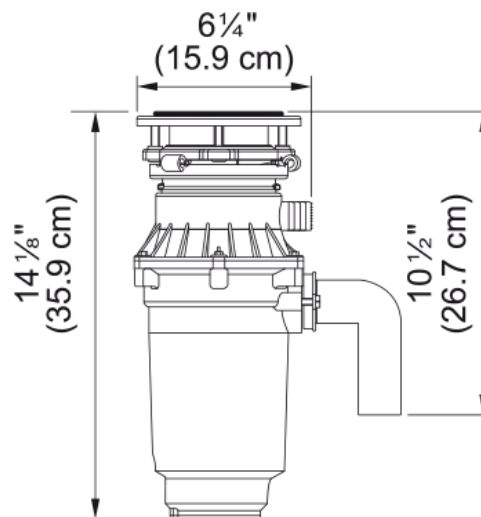

3/4 HP Food Waste Disposer - WDJ75 | 134.0482.019

Franke 3/4 Horse Power Quiet Continuous Feed Waste Disposer Torque Master 2700 RPM Jam-Resistant DC Motor in Red/Chrome. Cleaning up after meals gets a whole lot easier with a state-of-the-art waste disposer from Franke. These energy efficient and environmentally friendly waste disposers are superior in every way from price to performance. They take less time to do the job, grind to septic system compatible levels of fineness and use less energy. Bio Shield Antimicrobial agents molded into the internal components of the disposers inhibit the growth of bacteria and reduce odors, while a sound insulated shell keeps them quiet. Now you can safely and hygienically wash food scraps away.

Aspect

Product type Food waste disposer

Energy specifications

Voltage 120 V

Product identification

Product brand FRANKE

Product family Maris

Collection Disposer

Features

Horsepower 3/4 HP

Motor speed 2700.0

Waste disposer motor type Permanent magnet

Feed type Continuous