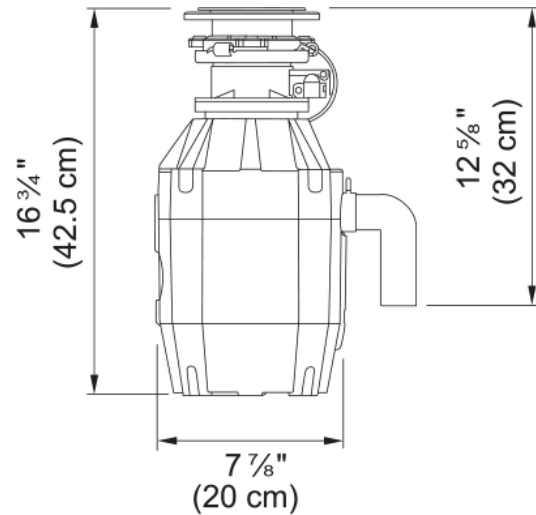

3/4 HP Food Waste Disposer - FWDJ75B | 134.0481.769

Franke 3/4 Horse Power Quiet Batch Feed Waste Disposer Torque Master 2700 RPM Jam-Resistant DC Motor in Red/Chrome. Cleaning up after meals gets a whole lot easier with a state-of-the-art waste disposer from Franke. These energy efficient and environmentally friendly waste disposers are superior in every way from price to performance. They take less time to do the job, grind to septic system compatible levels of fineness and use less energy. Bio Shield Antimicrobial agents molded into the internal components of the disposers inhibit the growth of bacteria and reduce odors, while a sound insulated shell keeps them quiet. Now you can safely and hygienically wash food scraps away.

Aspect

Product type Food waste disposer

Energy specifications

Voltage 120 V

Product identification

Product brand FRANKE

Product family Maris

Collection Disposer

Features

Horsepower 3/4 HP

Motor speed 2700.0

Waste disposer motor type Permanent magnet

Feed type Batch feed