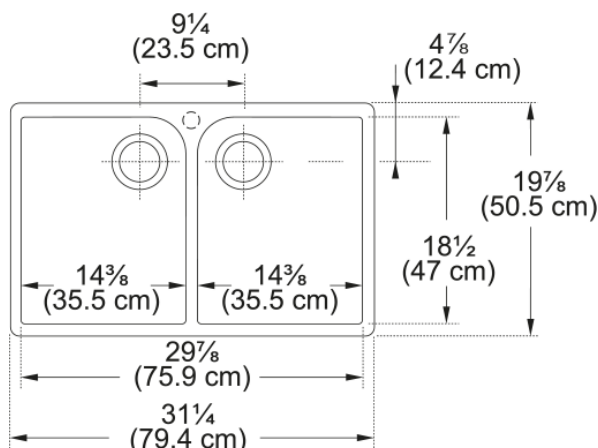

Manor House Fireclay Sink - MHK720-31WH | 130.0066.206

31.25-in. x 19.75-in. White Fireclay Double Bowl Apron Front Kitchen Sink. Many handcrafted Franke Fireclay sinks are designed in partnership with Villeroy & Boch, a world-renowned premium porcelain and ceramic producer since 1748. Together, Franke and Villeroy & Boch created the distinctive design of the Manor House Collection to enhance your personal kitchen style. Scratch-and-stain resistant fireclay offers hygienic properties and qualities most desired in today's kitchens.

Aspect

Sink type	Sink
Type of material	Ceramic
Number of bowls	2
Product color	White
Surface finish	Glossy

Product Dimensions

Length (right to left)	31.26
Width (front to back)	19.882
Large bowl size: right to left	14.488
Large bowl size: front to back	18.504
Large bowl: depth	7.874
Small bowl size: right to left	14.488
Small bowl size: front to back	18.504
Small bowl: depth	7.874

Installation

Minimum cabinet size	33"

Product specifications

Installation type	Apron front
Drain hole	3 1/2"
Position of drainer	No drainer

Product identification

Brand	FRANKE
Product family	None
Collection	Manor House
Certified by	IAPMO

Features