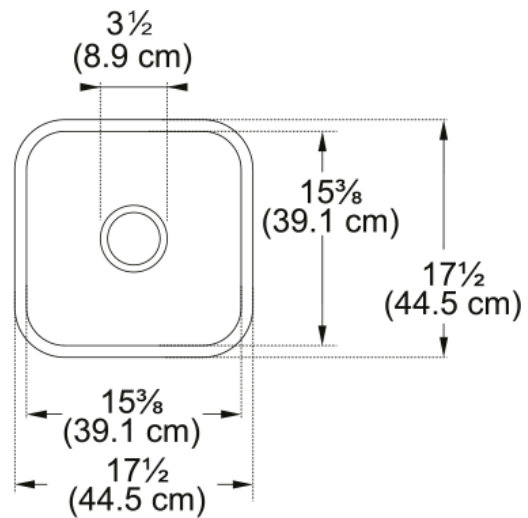

## Cisterna Fireclay Sink - CCK110-15WH | 126.0066.141

17.5-in. x 17.5-in. White Fireclay Single Bowl Kitchen Sink. Created with Villeroy & Boch a classic design offered in three sizes, the Cisterna fireclay sink is a perfect fit for the kitchen and beyond. Use the smallest size as a bar or prep sink or pair it with a larger size to create a unique side-by-side two bowl design. The CeramicPlus finish protects the sink from stains and cleans up easily with soap and water.

### Product Dimensions

Length (right to left)	17.52
Width (front to back)	17.52
Large bowl size: right to left	15.315
Large bowl size: front to back	15.315
Large bowl: depth	7.874

### Installation

Minimum cabinet size	21"
----------------------	-----

### Product specifications

Installation type	Undermount
Drain hole	3 1/2"
Position of drainer	No drainer