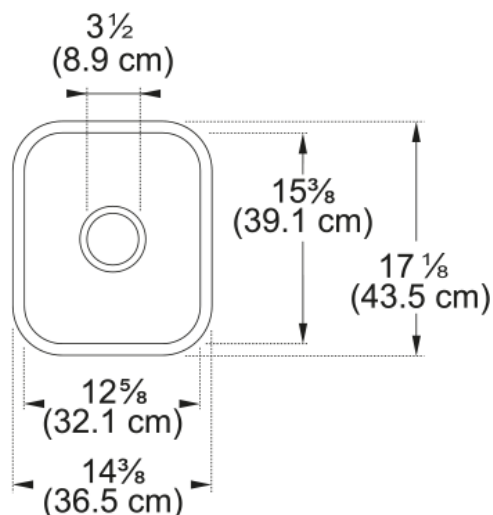

Cisterna Fireclay Sink - CCK110-13WH | 126.0066.136

14.38-in. x 17.12-in. White Fireclay Single Bowl Kitchen Sink. Created with Villeroy & Boch a classic design offered in three sizes, the Cisterna fireclay sink is a perfect fit for the kitchen and beyond. Use the smallest size as a bar or prep sink or pair it with a larger size to create a unique side-by-side two bowl design. The CeramicPlus finish protects the sink from stains and cleans up easily with soap and water.

Aspect

Sink type	Sink
Type of material	Fireclay
Number of bowls	1
Color	White
Surface finish	Glossy

Product Dimensions

Length (right to left)	14.37
Width (front to back)	17.126
Large bowl size: right to left	12.638
Large bowl size: front to back	15.394
Large bowl: depth	7.874

Installation

Minimum cabinet size	18"
----------------------	-----

Product specifications

Installation type	Undermount
Drain hole	3 1/2"
Position of drainer	No drainer

Product identification

Product brand	FRANKE
Product family	None
Collection	Cisterna
Certified by	IAPMO