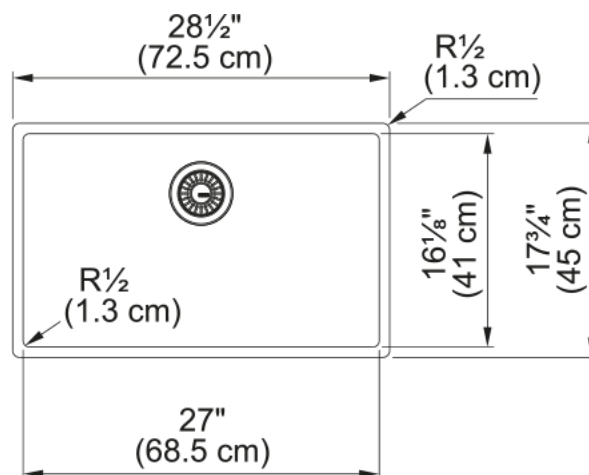

Mythos Masterpiece - MMX11027-CPR-WKC | 122.0733.621

Mythos Masterpiece 28.5-in. x 17.75-in. Undermount Single Bowl Workstation Kitchen Sink in Copper. Crafted with precision and coated with F-Inox, an exclusive Franke coating, this sink resists fingerprints and marks, ensuring a pristine appearance that lasts. Designed for functionality, this workstation sink comes complete with a color-coordinated bottom grid, roller mat, and colander. These thoughtful additions enhance your kitchen experience, providing practical solutions for everyday tasks. Mix or match with other components from the Mythos Masterpiece collection, including faucets, soap dispensers and waste kits, in the same duo of metallic finishes to achieve a cohesive and personalized look.

Aspect

Sink type	Sink
Type of material	Stainless steel
Number of bowls	1
Product color	Copper
Surface finish	Pvd

Product Dimensions

Length (right to left)	28.543
Width (front to back)	17.717
Large bowl size: right to left	26.969
Large bowl size: front to back	16.142
Large bowl: depth	7.874

Installation

Minimum cabinet size	33"
----------------------	-----

Product specifications

Installation type	Undermount
Drain hole	3 1/2"
Position of drainer	No drainer
Active Twist Compatibility	No
Installation device	U Clips