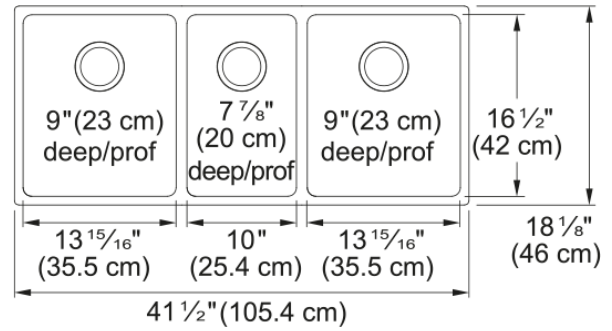

Brookmore Undermount Sink - BTU1841-9N | 122.0638.278

Brookmore Collection 41.5-in x 16.6-in Undermount Triple Bowl Stainless Steel Kitchen Sink. The Brookmore stainless steel sink collection will create something truly unique that fits both prepping and cleaning needs. Made with high-quality 18-gauge stainless steel with a rich chromium content that helps shield the material from corrosion and prevents bacterial growth. The undermount sink style provides a sleek, modern look and makes cleaning up spills and messes easy. The spacious 9" deep bowl is perfect for soaking and washing stacks of dishes, and the sound-dampening system goes to work to reduce the noise caused by a garbage disposal or running water.

Aspect

Sink type	Sink
Type of material	Stainless steel
Number of bowls	2,5
Product color	Steel
Surface finish	Pearl

Product Dimensions

Length (right to left)	41.496
Width (front to back)	18.11
Large bowl size: right to left	14.016
Large bowl size: front to back	16.535
Large bowl: depth	9.055
Small bowl size: right to left	10
Small bowl size: front to back	16.535
Small bowl: depth	7.874

Installation

Minimum cabinet size	45"
----------------------	-----

Product specifications

Installation type	Undermount
Drain hole	3 1/2"
Position of drainer	No drainer
Active Twist Compatibility	No

Product identification