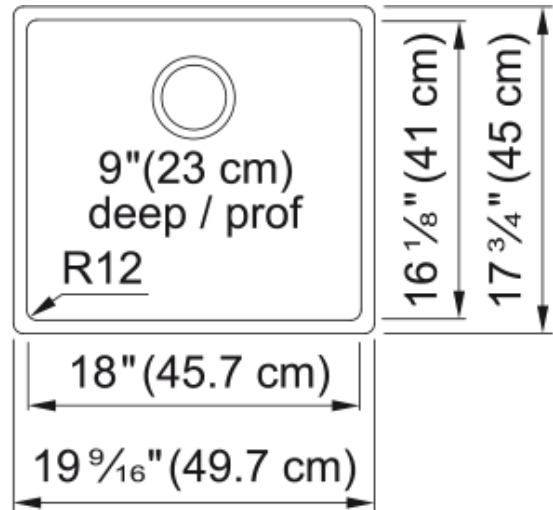

Cube Undermount Sink - CUX11019 | 122.0627.661

Elevate your kitchen experience with the Cube Series from Franke - a hand-crafted undermount sink collection that seamlessly marries Swiss precision with contemporary elegance. Our Cube sinks redefine sophistication with a smooth bowl design, providing a clean, modern aesthetic that effortlessly complements your kitchen decor. The easy-to-clean Pearl finish enhances the sink's visual appeal and simplifies maintenance, resisting stains and water spots for a lasting, pristine shine. Transform your kitchen into a haven of style and functionality with the Cube Series - where precision, design, and ease-of-use converge for an exceptional sink experience.

Aspect

Sink type	Sink
Type of material	Stainless steel
Number of bowls	1
Color	Steel
Surface finish	Pearl

Product Dimensions

Length (right to left)	19.567
Width (front to back)	17.717
Large bowl size: right to left	17.992
Large bowl size: front to back	16.142
Large bowl: depth	9.055

Installation

Minimum cabinet size	24"

Product specifications

Installation type	Undermount
Drain hole	3 1/2"
Position of drainer	No drainer

Product identification

Product brand	FRANKE
Product family	Maris
Collection	Cube
Certified by	IAPMO

Features

Drainers number	No drainer
Product reversibility	No