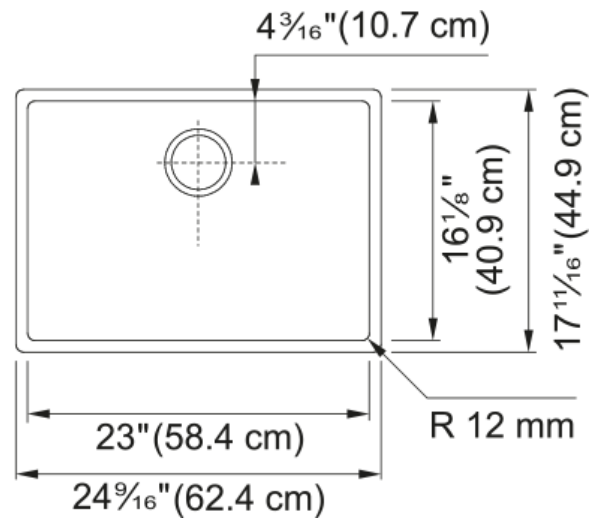

Cube Undermount Sink - CUX11023 | 122.0531.788

Elevate your kitchen experience with the Cube Series from Franke - a hand-crafted undermount sink collection that seamlessly marries Swiss precision with contemporary elegance. Our Cube sinks redefine sophistication with a smooth bowl design, providing a clean, modern aesthetic that effortlessly complements your kitchen decor. The easy-to-clean Pearl finish enhances the sink's visual appeal and simplifies maintenance, resisting stains and water spots for a lasting, pristine shine. Transform your kitchen into a haven of style and functionality with the Cube Series - where precision, design, and ease-of-use converge for an exceptional sink experience.

Aspect

Sink type	Sink
Type of material	Stainless steel
Number of bowls	1
Color	Steel
Surface finish	Pearl

Product Dimensions

Exterior size: right to left	24.606
Exterior size: front to back	17.717
Large bowl size: right to left	22.992
Large bowl size: front to back	16.142
Large bowl: depth	8.976

Installation

Minimum cabinet size	30"

Product specifications

Installation type	Undermount
Drain hole	3 1/2"
Position of drainer	No drainer

Product identification

Product brand	FRANKE
Product family	Maris
Collection	Cube
Certified by	CE

Features

Drainers number	No drainer
Product reversibility	No