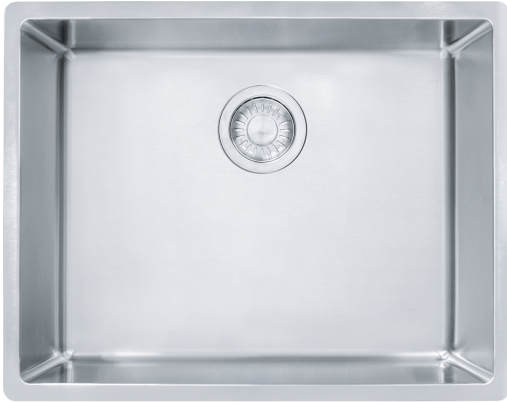

Cube Undermount Sink - CUX11023 | 122.0531.788

Elevate your kitchen experience with the Cube Series from Franke - a hand-crafted undermount sink collection that seamlessly marries Swiss precision with contemporary elegance. Our Cube sinks redefine sophistication with a smooth bowl design, providing a clean, modern aesthetic that effortlessly complements your kitchen decor. The easy-to-clean Pearl finish enhances the sink's visual appeal and simplifies maintenance, resisting stains and water spots for a lasting, pristine shine. Transform your kitchen into a haven of style and functionality with the Cube Series - where precision, design, and ease-of-use converge for an exceptional sink experience.

Aspect

Sink type	Sink
Type of material	Stainless steel
Number of bowls	1
Color	Steel
Surface finish	Pearl

Product Dimensions

Exterior size: right to left	24.606
Exterior size: front to back	17.717
Large bowl size: right to left	22.992
Large bowl size: front to back	16.142
Large bowl: depth	8.976

Installation

Minimum cabinet size	30"
----------------------	-----

Product specifications

Installation type	Undermount
Drain hole	3 1/2"
Position of drainer	No drainer

Product identification

Product brand	FRANKE
Product family	Maris
Collection	Cube
Certified by	CE