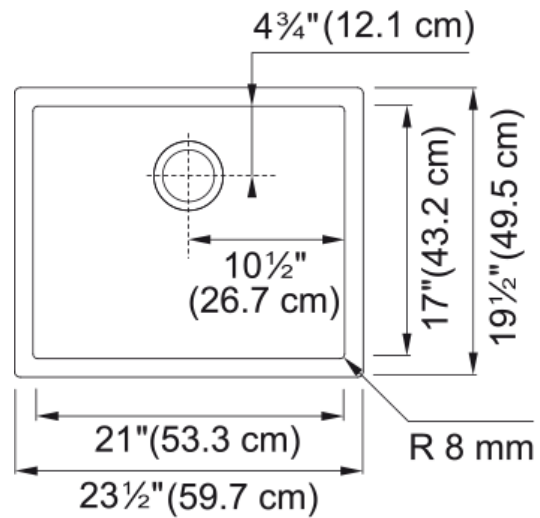

Professional 2.0 Sink - PS2X110-21 | 122.0530.923

23.5-in. x 19.5-in. 16 Gauge Stainless Steel Single Bowl Kitchen Sink. The Professional sink collection boasts refined touches for the home chef. Deeper bowls are undermounted to integrate beautifully into the surrounding worktop. We didn't sacrifice aesthetics for durability, made of 16-gauge commercial-grade stainless steel and a beautiful finish that takes minimal care to maintain a clean, attractive look. Available in a variety of size and configuration options, Professional is sure to work into your kitchen area and bring everything a cook requires.

Aspect

Sink type	Sink
Type of material	Stainless steel
Number of bowls	1
Color	Steel
Surface finish	Pearl

Product Dimensions

Exterior size: right to left	23.504
Exterior size: front to back	19.488
Large bowl size: right to left	21
Large bowl size: front to back	17
Large bowl: depth	10

Installation

Minimum cabinet size	27"
----------------------	-----

Product specifications

Installation type	Undermount
Drain hole	3 1/2"
Position of drainer	No drainer

Product identification

Product brand	FRANKE
Product family	None
Collection	Professional Series
Certified by	IAPMO